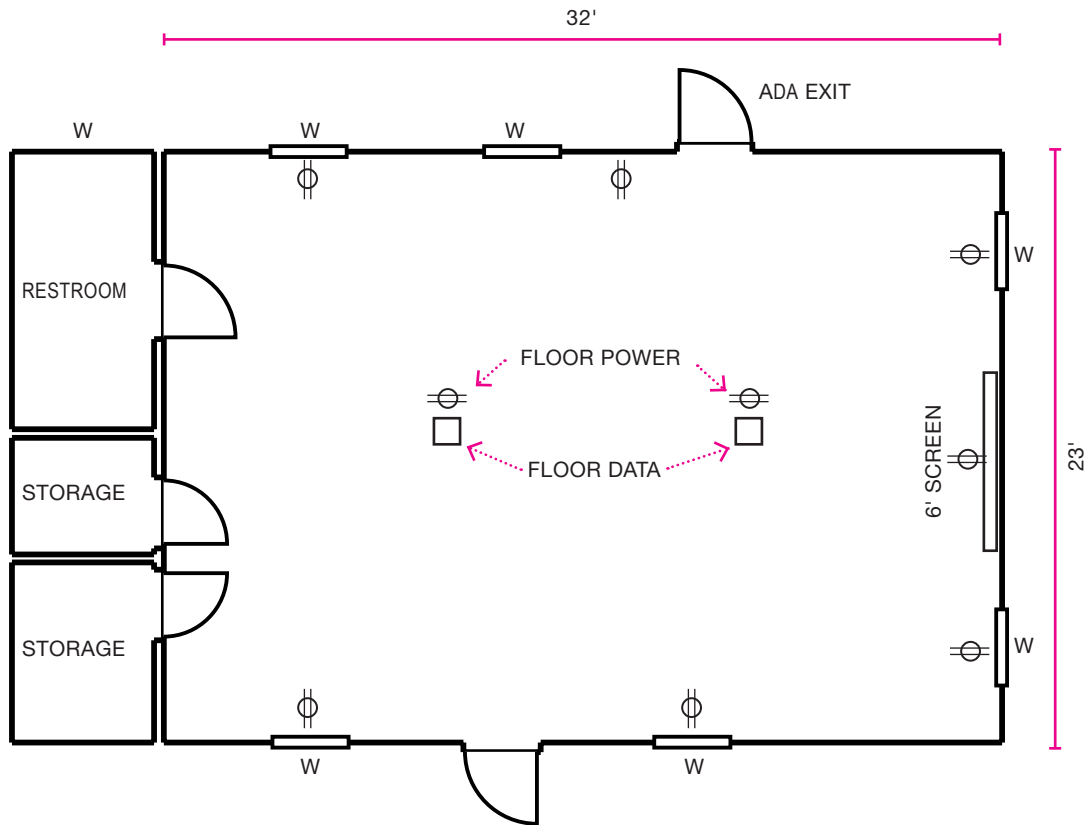

Seminar – 297

Fort Worden

PORT TOWNSEND
A HISTORIC GATHERING PLACE

ROOM AREAS

Main Space 736 SF
Dimensions 32' x 23'

ROOM DETAILS

CEILING MATERIAL Drywall

CEILING HEIGHT 8'

FLOOR MATERIAL Carpet

WALL MATERIAL Drywall

LIGHTS Surface fluorescent

BLINDS None

TABLES & CHAIRS

	8	Conference Tables (4ft)
	0	Round Banquet 60" (5ft)
	31	Chairs & 6 Rolling chairs

-  Power Outlet
-  Data