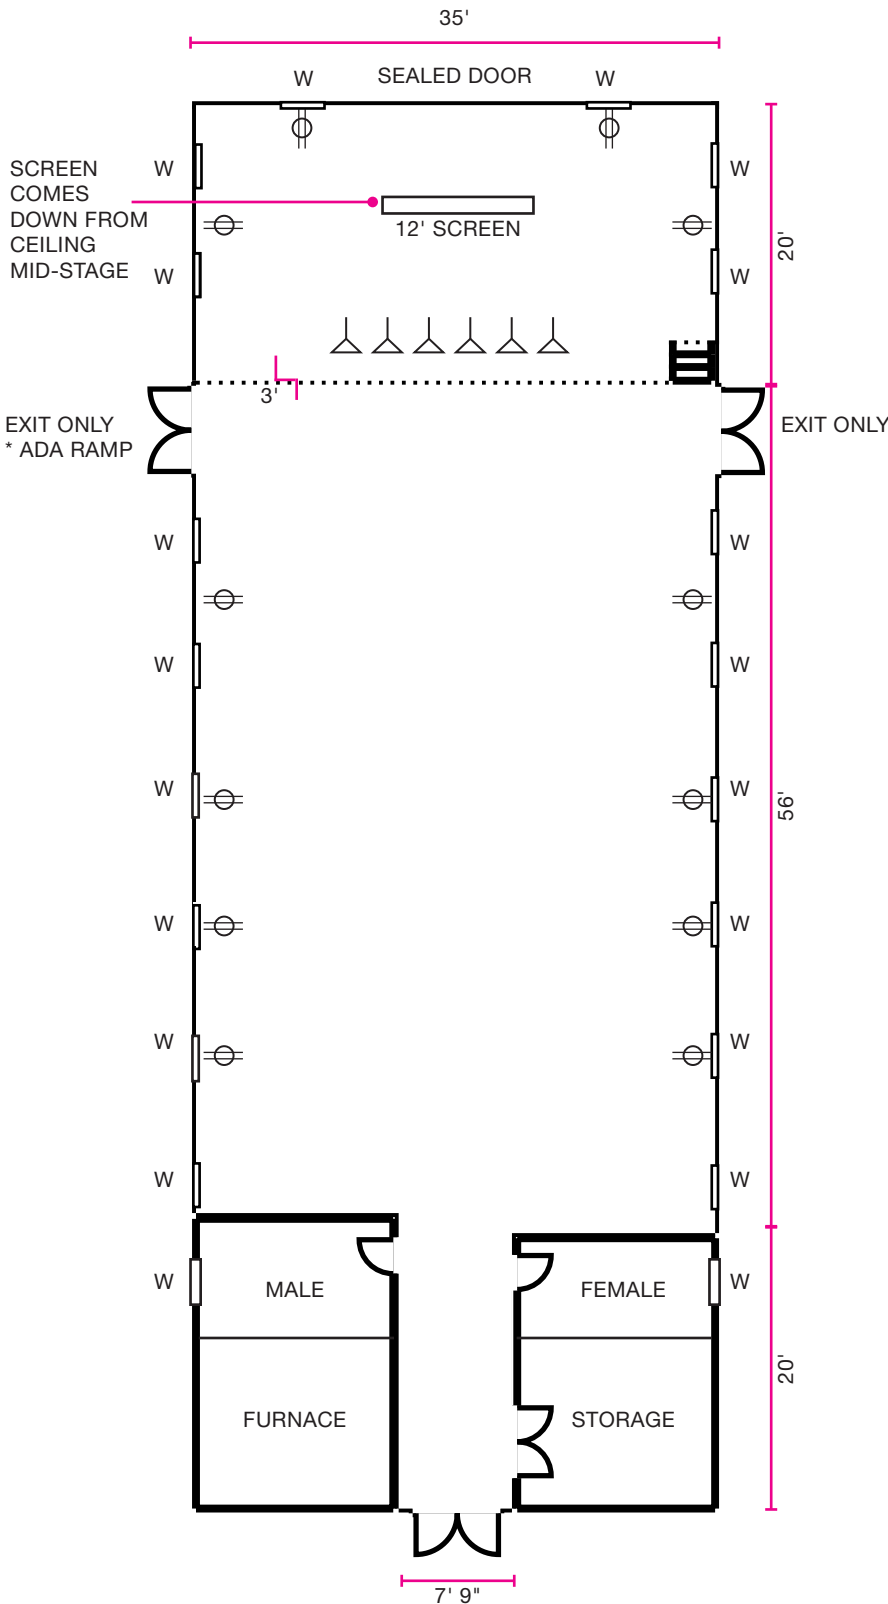

JFK - 246

Fort Worden

PORT TOWNSEND
A HISTORIC GATHERING PLACE

ROOM AREAS

Main Space 1960' SF

Stage Area 700 SF

Dimensions 96' x 35'

3' height of stage

ROOM DETAILS

CEILING MATERIAL Drywall

CEILING HEIGHT 16'

FLOOR MATERIAL Wood

WALL MATERIAL Drywall & Acoustic tile

LIGHTS Pendant

BLINDS Roller

TABLES & CHAIRS

31 Standard Banquet
72" (6ft) X 30"

0 Round Banquet 60" (5ft)

125 Chairs

Power Outlet

Lighting

Audio

Floor Box

Electric Heat

Stepped Stage Height