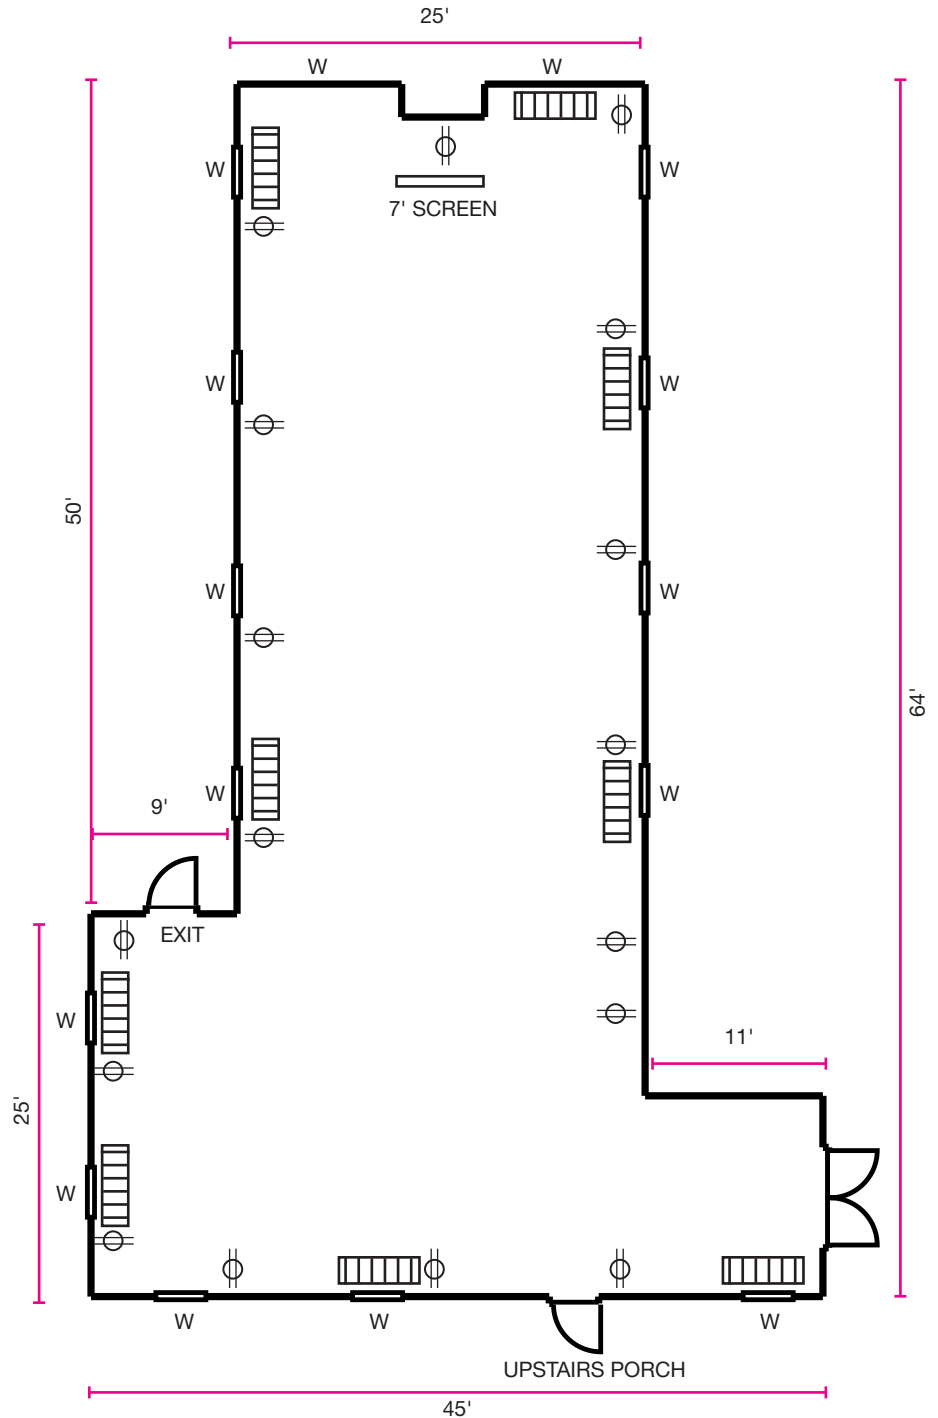

204 Up North

Fort Worden

PORT TOWNSEND
A HISTORIC GATHERING PLACE

ROOM AREAS

Main Space 2220 SF

Dimensions 45' x 64'

ROOM DETAILS

CEILING
MATERIAL Drywall

CEILING HT 12'

FLOOR
MATERIAL Wood

WALL
MATERIAL Drywall

LIGHTS Pendant

BLINDS Roller

TABLES & CHAIRS

- 18 Standard Banquet
  72" (6ft) X 30"
- 0 Round Banquet 60" (5ft)
- 18 Chairs

Power Outlet

Lighting

Audio

Floor Box

Steam Radiator