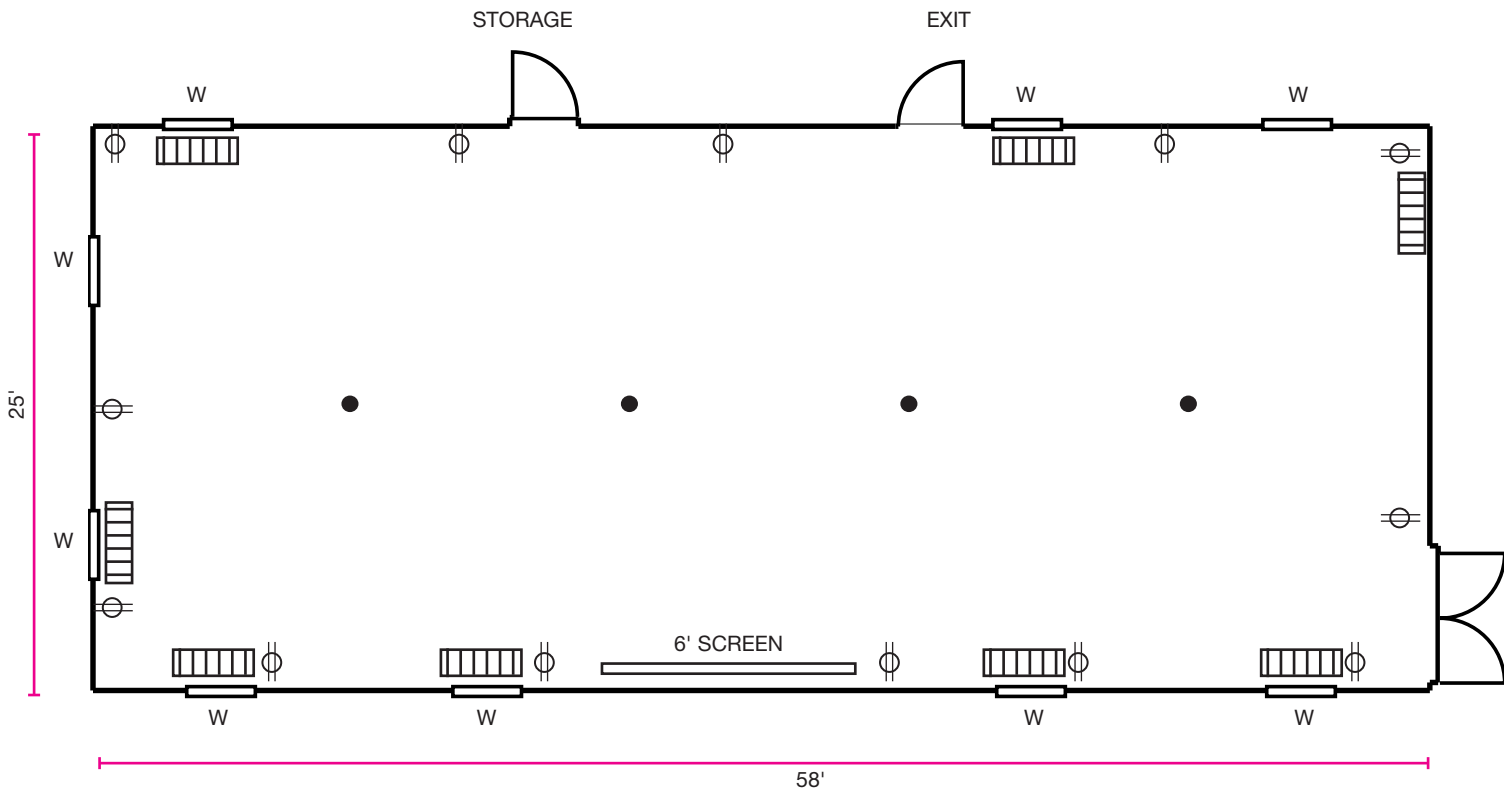

204 Down North

Fort Worden

PORT TOWNSEND
A HISTORIC GATHERING PLACE

ROOM AREAS

Main Space 1450 SF
Dimensions 25' x 58'

ROOM DETAILS

MATERIAL	Metal
CEILING MATERIAL	Metal
CEILING HT	12'
FLOOR MATERIAL	Carpet
WALL MATERIAL	Drywall
LIGHTS	Pendant
BLINDS	Roller

TABLES & CHAIRS

	15	Standard Banquet 72" (6ft) X 30"
	0	Round Banquet 60" (5ft)
	60	Chairs

	Power Outlet
	Lighting
	Steam Radiator
	Cast Iron Column

204 Down South

Fort Worden

PORT TOWNSEND
A HISTORIC GATHERING PLACE

-  16 Standard Banquet 72" (6ft) X 30"
-  0 Round Banquet 60" (5ft)
-  40 Chairs

ROOM AREAS

#11 = 925'

#12 = 240'

#13 = 240'

#14 = 408'

#15 = 625'

-  Power Outlet
-  Lighting
-  Steam Radiator
-  Cast Iron Column

204 Up North

Fort Worden

PORT TOWNSEND
A HISTORIC GATHERING PLACE

ROOM AREAS

Main Space 2220 SF

Dimensions 45' x 64'

ROOM DETAILS

CEILING
MATERIAL Drywall