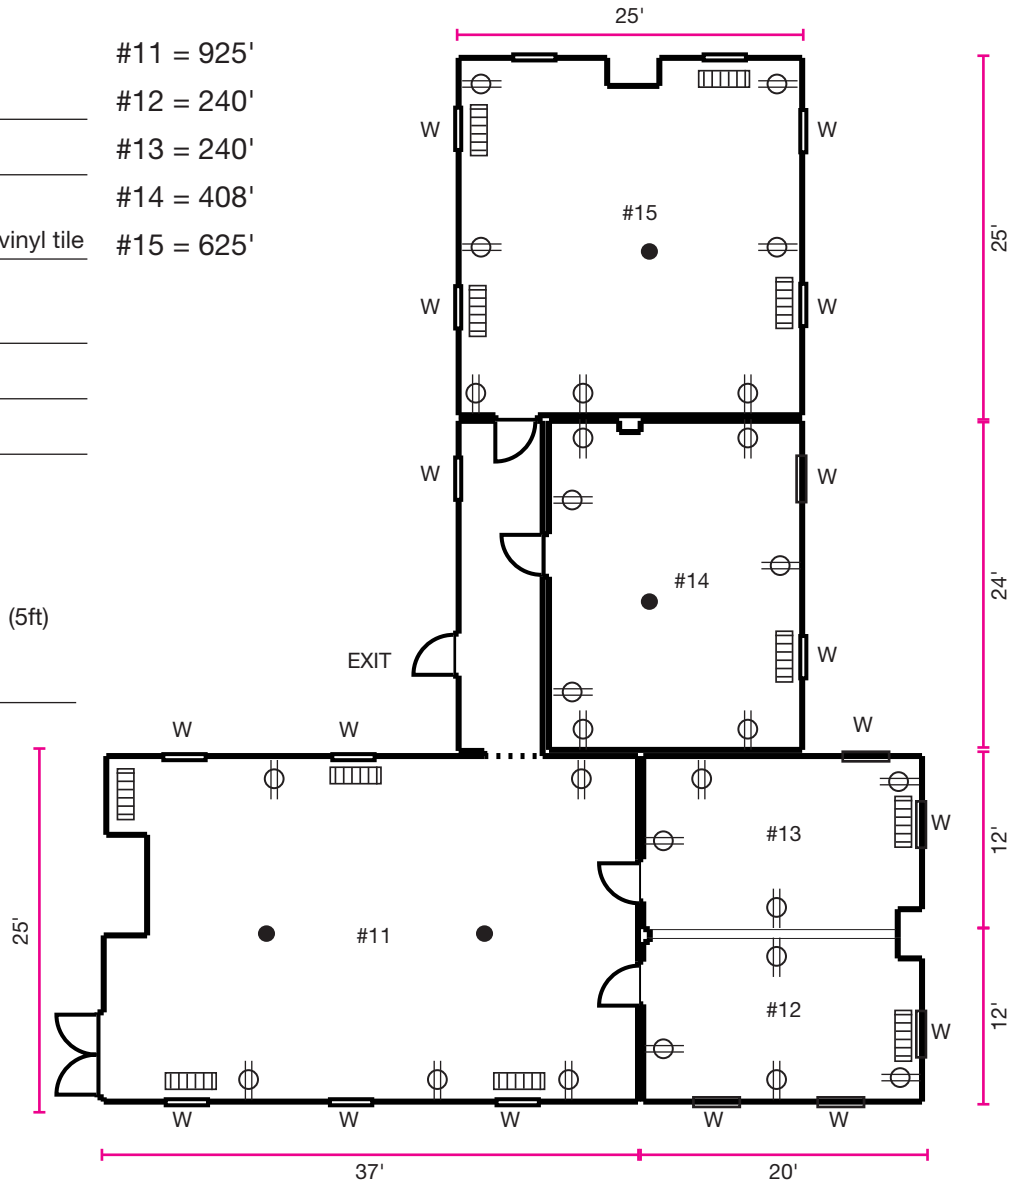

204 Down North

Fort Worden

PORT TOWNSEND
A HISTORIC GATHERING PLACE

ROOM AREAS

Main Space 1450 SF
Dimensions 25' x 58'

ROOM DETAILS

MATERIAL	Metal
CEILING MATERIAL	Metal
CEILING HT	12'
FLOOR MATERIAL	Carpet
WALL MATERIAL	Drywall
LIGHTS	Pendant
BLINDS	Roller

TABLES & CHAIRS

	15	Standard Banquet 72" (6ft) X 30"
	0	Round Banquet 60" (5ft)
	60	Chairs

	Power Outlet
	Lighting
	Steam Radiator
	Cast Iron Column

204 Down South

Fort Worden

PORT TOWNSEND
A HISTORIC GATHERING PLACE

-  16 Standard Banquet 72" (6ft) X 30"
-  0 Round Banquet 60" (5ft)
-  40 Chairs

ROOM AREAS

#11 = 925'

#12 = 240'

#13 = 240'

#14 = 408'

#15 = 625'

-  Power Outlet
-  Lighting
-  Steam Radiator
-  Cast Iron Column

204 Up North

Fort Worden

PORT TOWNSEND
A HISTORIC GATHERING PLACE

ROOM AREAS

Main Space 2220 SF

Dimensions 45' x 64'

ROOM DETAILS

CEILING
MATERIAL Drywall